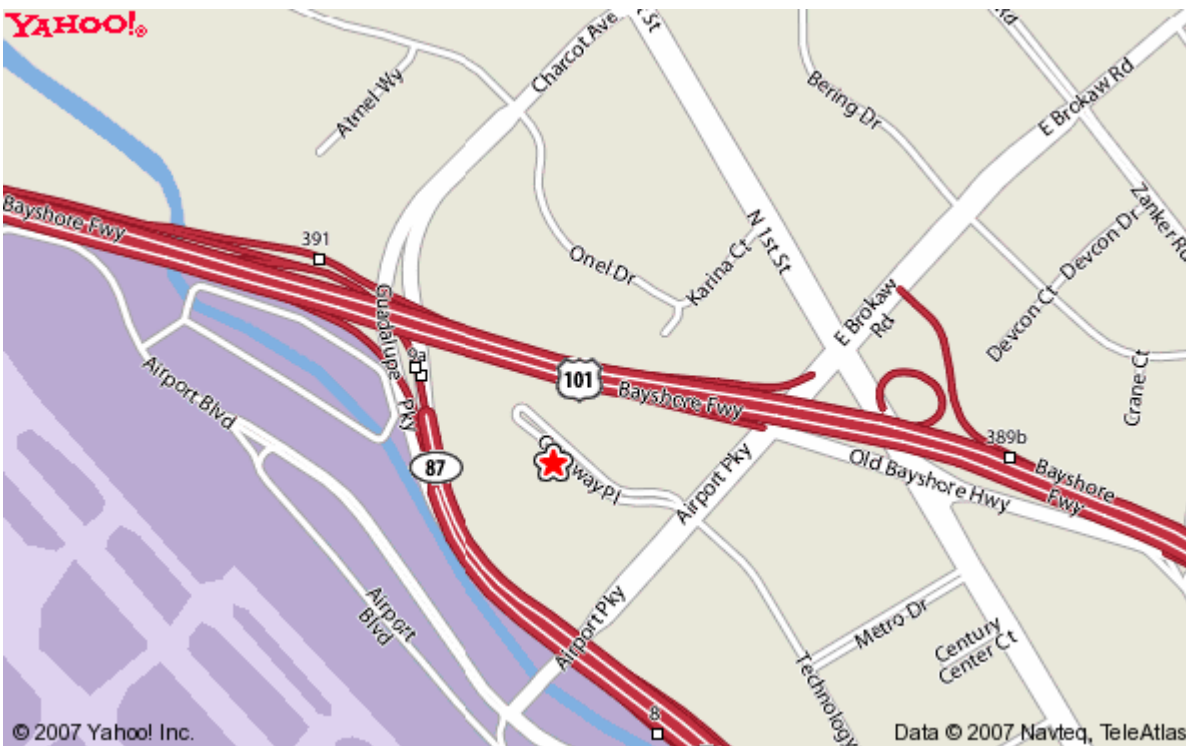

**IPexpert Training Center**  
2077 Gateway Place  
Suite 100  
San Jose, CA 95110  
Phone: +1-810-326-1444

**Directions:**

**From San Jose International Airport (SJC) (Norman Y. Mineta San Jose Intl Airport) 2.0 mi – about 6 mins**

Head southeast on Airport Blvd, Turn left to stay on Airport Blvd, Turn right at Airport Pkwy, Turn left at Gateway Pl

**From San Francisco International Airport (SFO) 33.1 mi – about 35 mins (up to 50 mins in traffic)**

Merge onto US-101 S via the ramp to San Jose, Take the Brokaw Rd exit toward 1<sup>st</sup> St, turn right at Airport Pkwy, Turn right at Gateway Pl

**Transportation:**

Any curbside taxi, bus or shuttle service located outside the baggage claim area for Terminals A and C at the San Jose Airport is recommended.

### Doubletree Hotel

2050 Gateway Place  
San Jose, CA 95110  
(408) 453-4000

<http://www.doubletreesanjose.com/>

Distance from Facility: Walking  
Distance from the facility